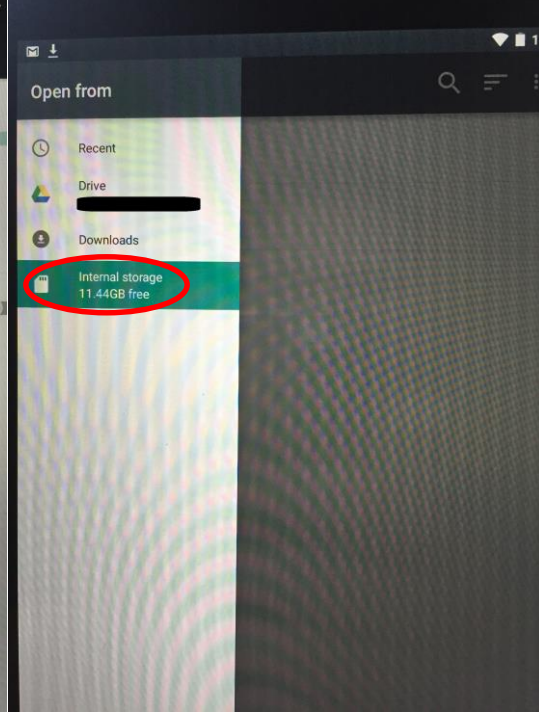

Installation guide for Android devices

Visit [cert.isd186.org](https://cert.isd186.org) from your device and download the certificate file using the link at the bottom of the page.

Your Android device now trusts the ISD186 certificate and you will no longer see any invalid certificate warnings when visiting SSL enabled websites.