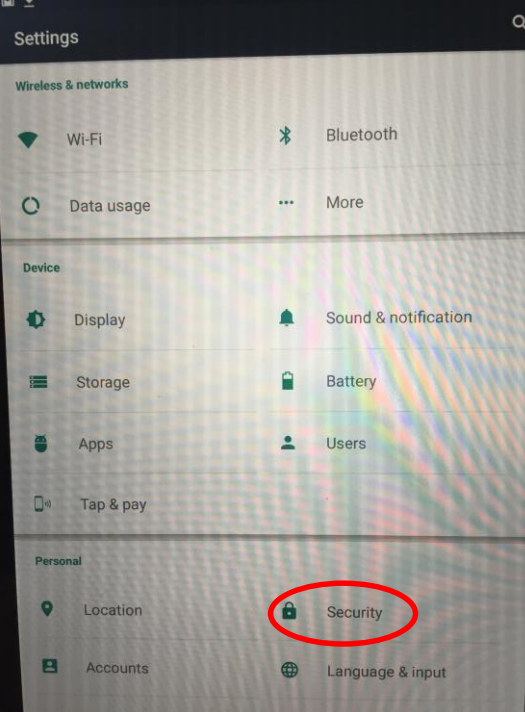

Installation guide for Android devices

Visit [cert.isd186.org](https://cert.isd186.org) from your device and download the certificate file using the link at the bottom of the page.

Your Android device now trusts the ISD186 certificate and you will no longer see any invalid certificate warnings when visiting SSL enabled websites.