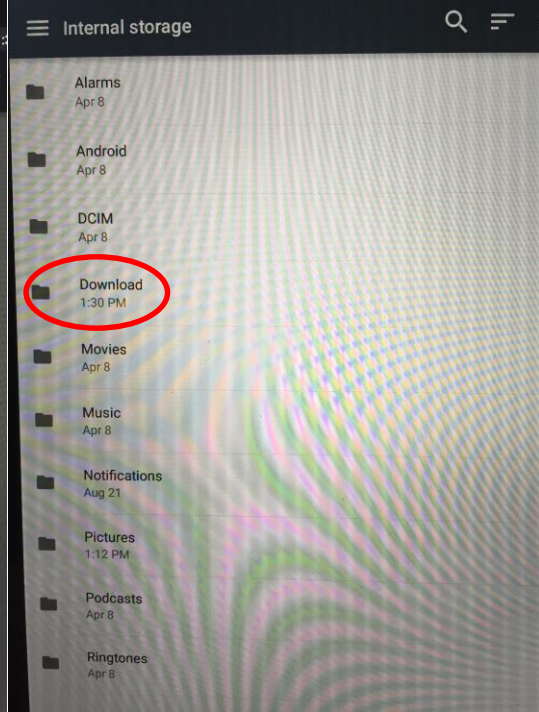

Installation guide for Android devices

Visit [cert.isd186.org](https://cert.isd186.org) from your device and download the certificate file using the link at the bottom of the page.

Your Android device now trusts the ISD186 certificate and you will no longer see any invalid certificate warnings when visiting SSL enabled websites.