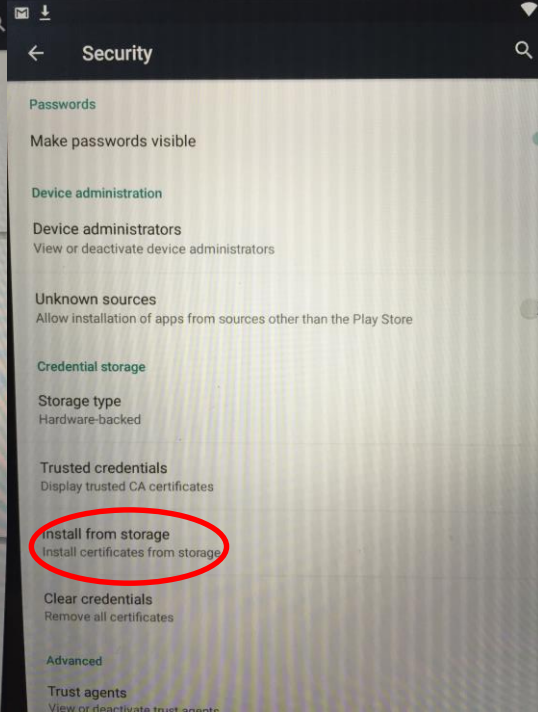

Installation guide for Android devices

Visit [cert.isd186.org](https://cert.isd186.org) from your device and download the certificate file using the link at the bottom of the page.

Your Android device now trusts the ISD186 certificate and you will no longer see any invalid certificate warnings when visiting SSL enabled websites.