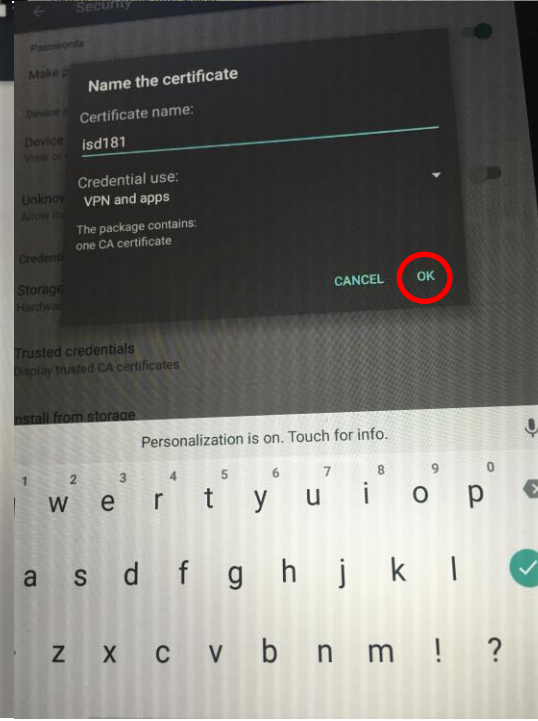

Installation guide for Android devices

Visit [cert.isd186.org](https://cert.isd186.org) from your device and download the certificate file using the link at the bottom of the page.

Your Android device now trusts the ISD186 certificate and you will no longer see any invalid certificate warnings when visiting SSL enabled websites.