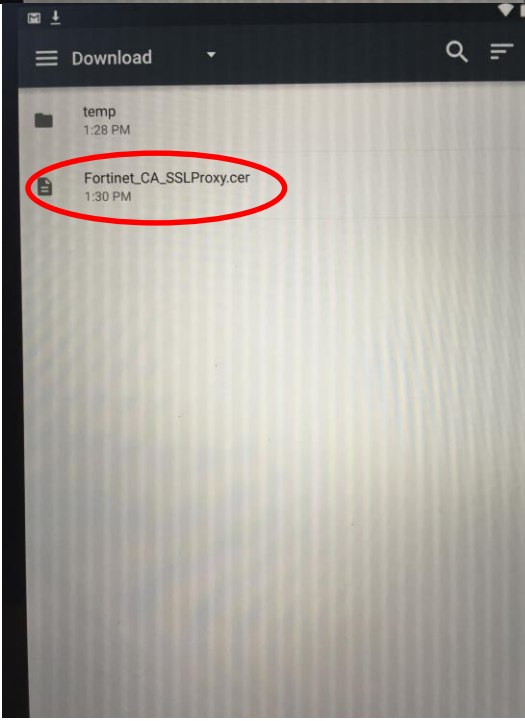

Installation guide for Android devices

Visit [cert.isd186.org](https://cert.isd186.org) from your device and download the certificate file using the link at the bottom of the page.

Your Android device now trusts the ISD186 certificate and you will no longer see any invalid certificate warnings when visiting SSL enabled websites.